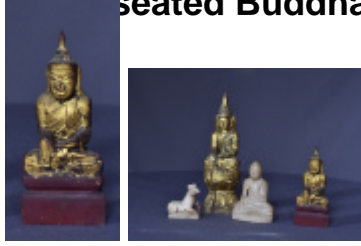

Small seated Buddha

IDENTIFIER
PM2018.1.21e